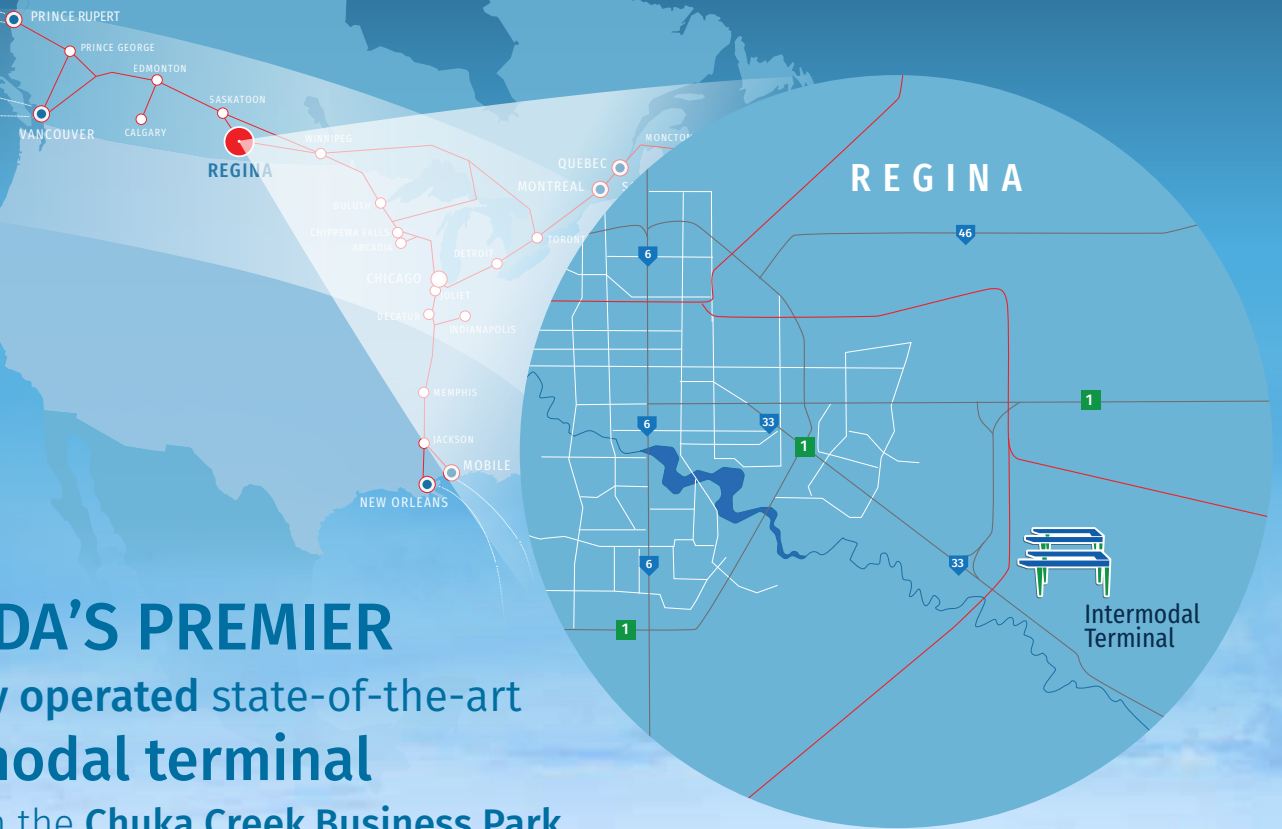

## REGINA Intermodal Terminal CONNECTING SOUTHERN SASKATCHEWAN TO GLOBAL MARKETS

### NOW OPEN For Business

**CANADA'S PREMIER**  
privately operated state-of-the-art  
**intermodal terminal**  
located in the **Chuka Creek Business Park**

## REGINA Intermodal Terminal

**INTERMOBIL** | Working together to give our customers  
**AND CN** | a true supply chain advantage

Intermobil Regina Terminal features CN Rail service to the Atlantic, Pacific and Gulf coasts and CN's intermodal terminals